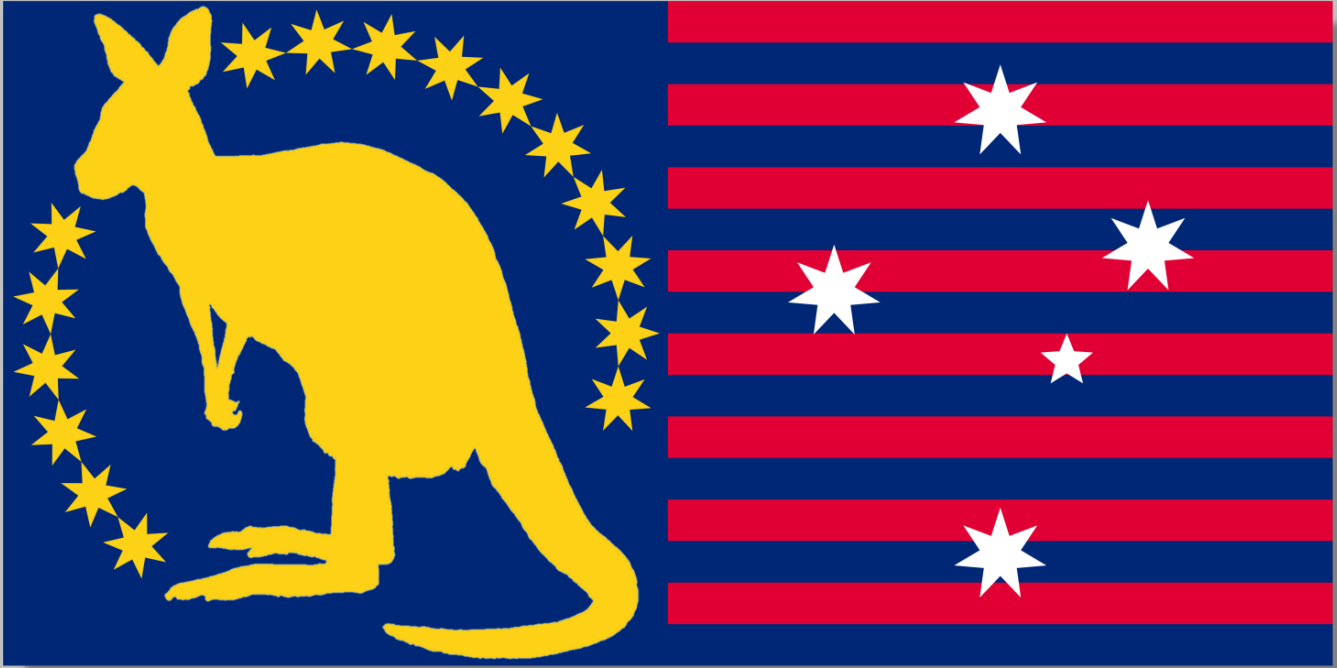

**"Golden Roo Haroo", an Australian national flag design  
(suggested derivative flags and ensigns are also depicted)**

**Naval ships ensign**

**Air Force ensign**

**Civil ships ensign**

**Civil aviation ensign**

Centred in the hoist is a realistic silhouette of a kangaroo, although whether the roo is glancing towards us or away is an open question. At the hoist edge is an arc of six stars, representing Australia's states. Above and behind the kangaroo, an arc of ten stars represents Australia's territories. Further symbolising the states and territories are the sixteen red-and-blue stripes of the fly, which are graced by the traditional Australian-style Southern Cross. The flag can be purposefully draped to display the kangaroo, and in all wind conditions the flag will be easily identified by its red-and-blue stripes, unique amongst national flags.