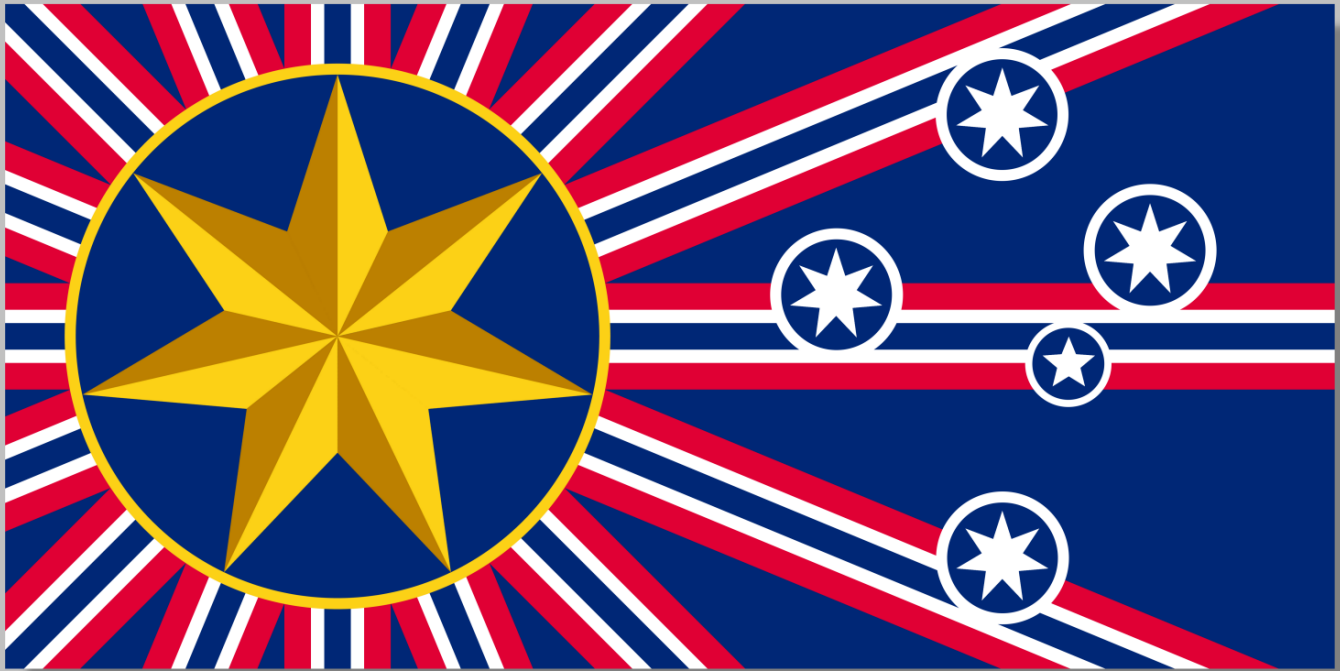

**"Austral Projection", an Australian national flag design
(suggested derivative flags and ensigns are also depicted)**

Naval ships ensign

Air Force ensign

Civil ships ensign

Civil aviation ensign

Border Force ensign

Army ensign

Gov't ships ensign

United Nations ensign

Flag of New South Wales

Governor's flag

Flag of South Australia

Governor's flag

Flag of Western Australia

Governor's flag

Flag of Tasmania

Governor's flag

Flag of Victoria

Governor's flag

Flag of Queensland

Governor's flag

Centred in the hoist is a large gold Commonwealth Star on a circular blue field. Radiating outwards from this medallion are sixteen red-white-and-blue stripes, representative of all of the states and territories of Australia. Three of the stripes project into the fly, an utterly unique arrangement that will make this flag instantly recognisable at any distance and in any wind. The stars of the Southern Cross have been centred within 'halos' to better emphasise them against the stripes, and to effectively enlarge them for easier recognition. A 'stripes through the fly' design is also depicted above for all of the other Oz flags and ensigns.